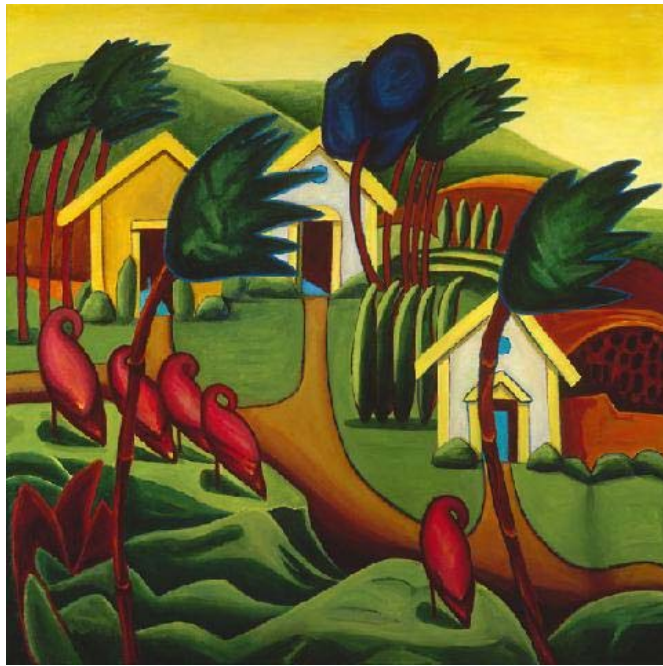

Diane Hattula  
Summer Show 2004  
Casa Diana Gallery  
San Miguel Allende  
Catalog

**Flaming Flamingos 48" x 36" \$1,600**

**Flamingo Club 48" x 36" \$1600**

**Sex Curves 48"x36" \$1800**

**Del Dios Highway 48" x 30" \$1200**

**Lake Hodges Drought 60" x 48" \$2300**

**4 Little Flamingos + One 36" x 36" \$1200**

**Jimmy's Blue Flamingos 30" x 48" \$1200**

**Yellow House + 7 Flamingos 40" x 30" \$1,100**

**Y-Bridge 12" x 12" \$250.00**