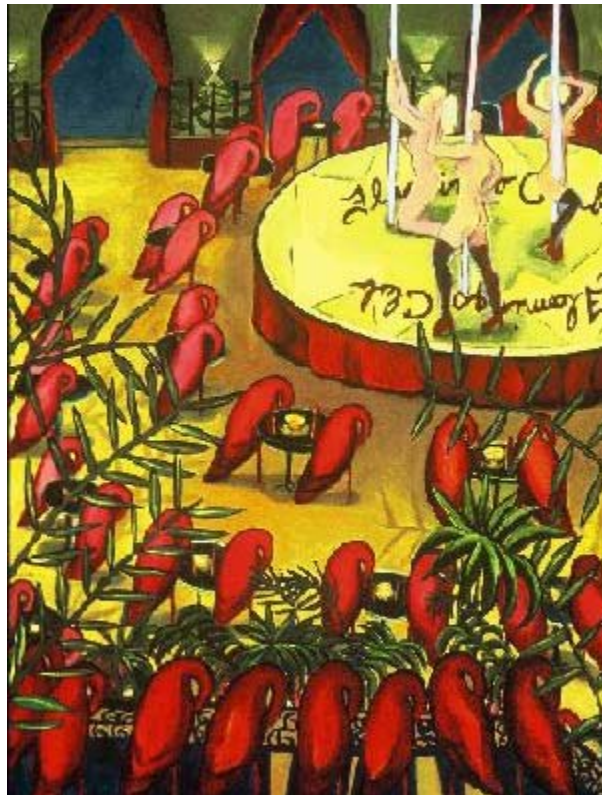

Diane Hattula  
Summer Show 2004  
Casa Diana Gallery  
San Miguel Allende  
Catalog

**Flaming Flamingos 48" x 36" \$1,600**

**Flamingo Club 48" x 36" \$1600**

**Sex Curves 48"x36" \$1800**

**Del Dios Highway 48" x 30" \$1200**

**Lake Hodges Drought 60" x 48" \$2300**

**4 Little Flamingos + One 36" x 36" \$1200**

**Jimmy's Blue Flamingos 30" x 48" \$1200**

**Yellow House + 7 Flamingos 40" x 30" \$1,100**

**Y-Bridge 12" x 12" \$250.00**